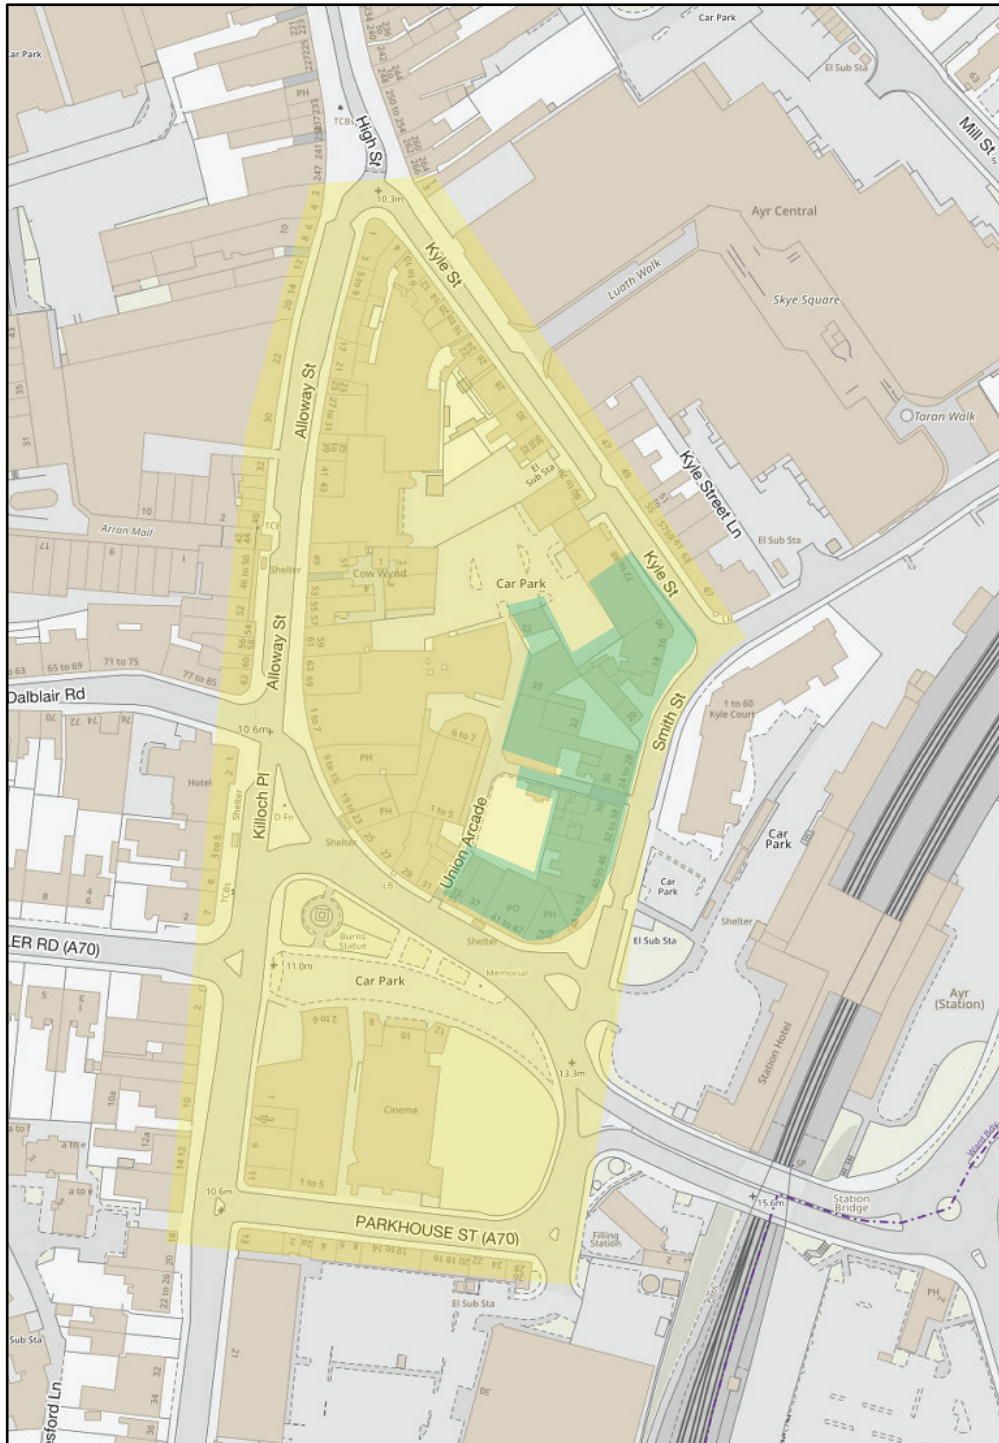

# Ayr Station Closure Business Relief Fund Supported Geographical Area

- Area 1 - Maximum impact area
- Area 2 - Main walking and traffic thoroughfare

## Area 1

Smith Street  
Burns Statue Square  
(businesses based  
between numbers  
35 and 47 ONLY)

## Area 2

Burns Statue Square  
Burns Statue Arcade  
Killoch Place  
Kyle Street  
Alloway Street  
Cow Wynd  
Parkhouse Street  
Beresford Terrace  
(North of Traffic Lights  
at junction of Beresford  
Terrace and Parkhouse  
Street ONLY)