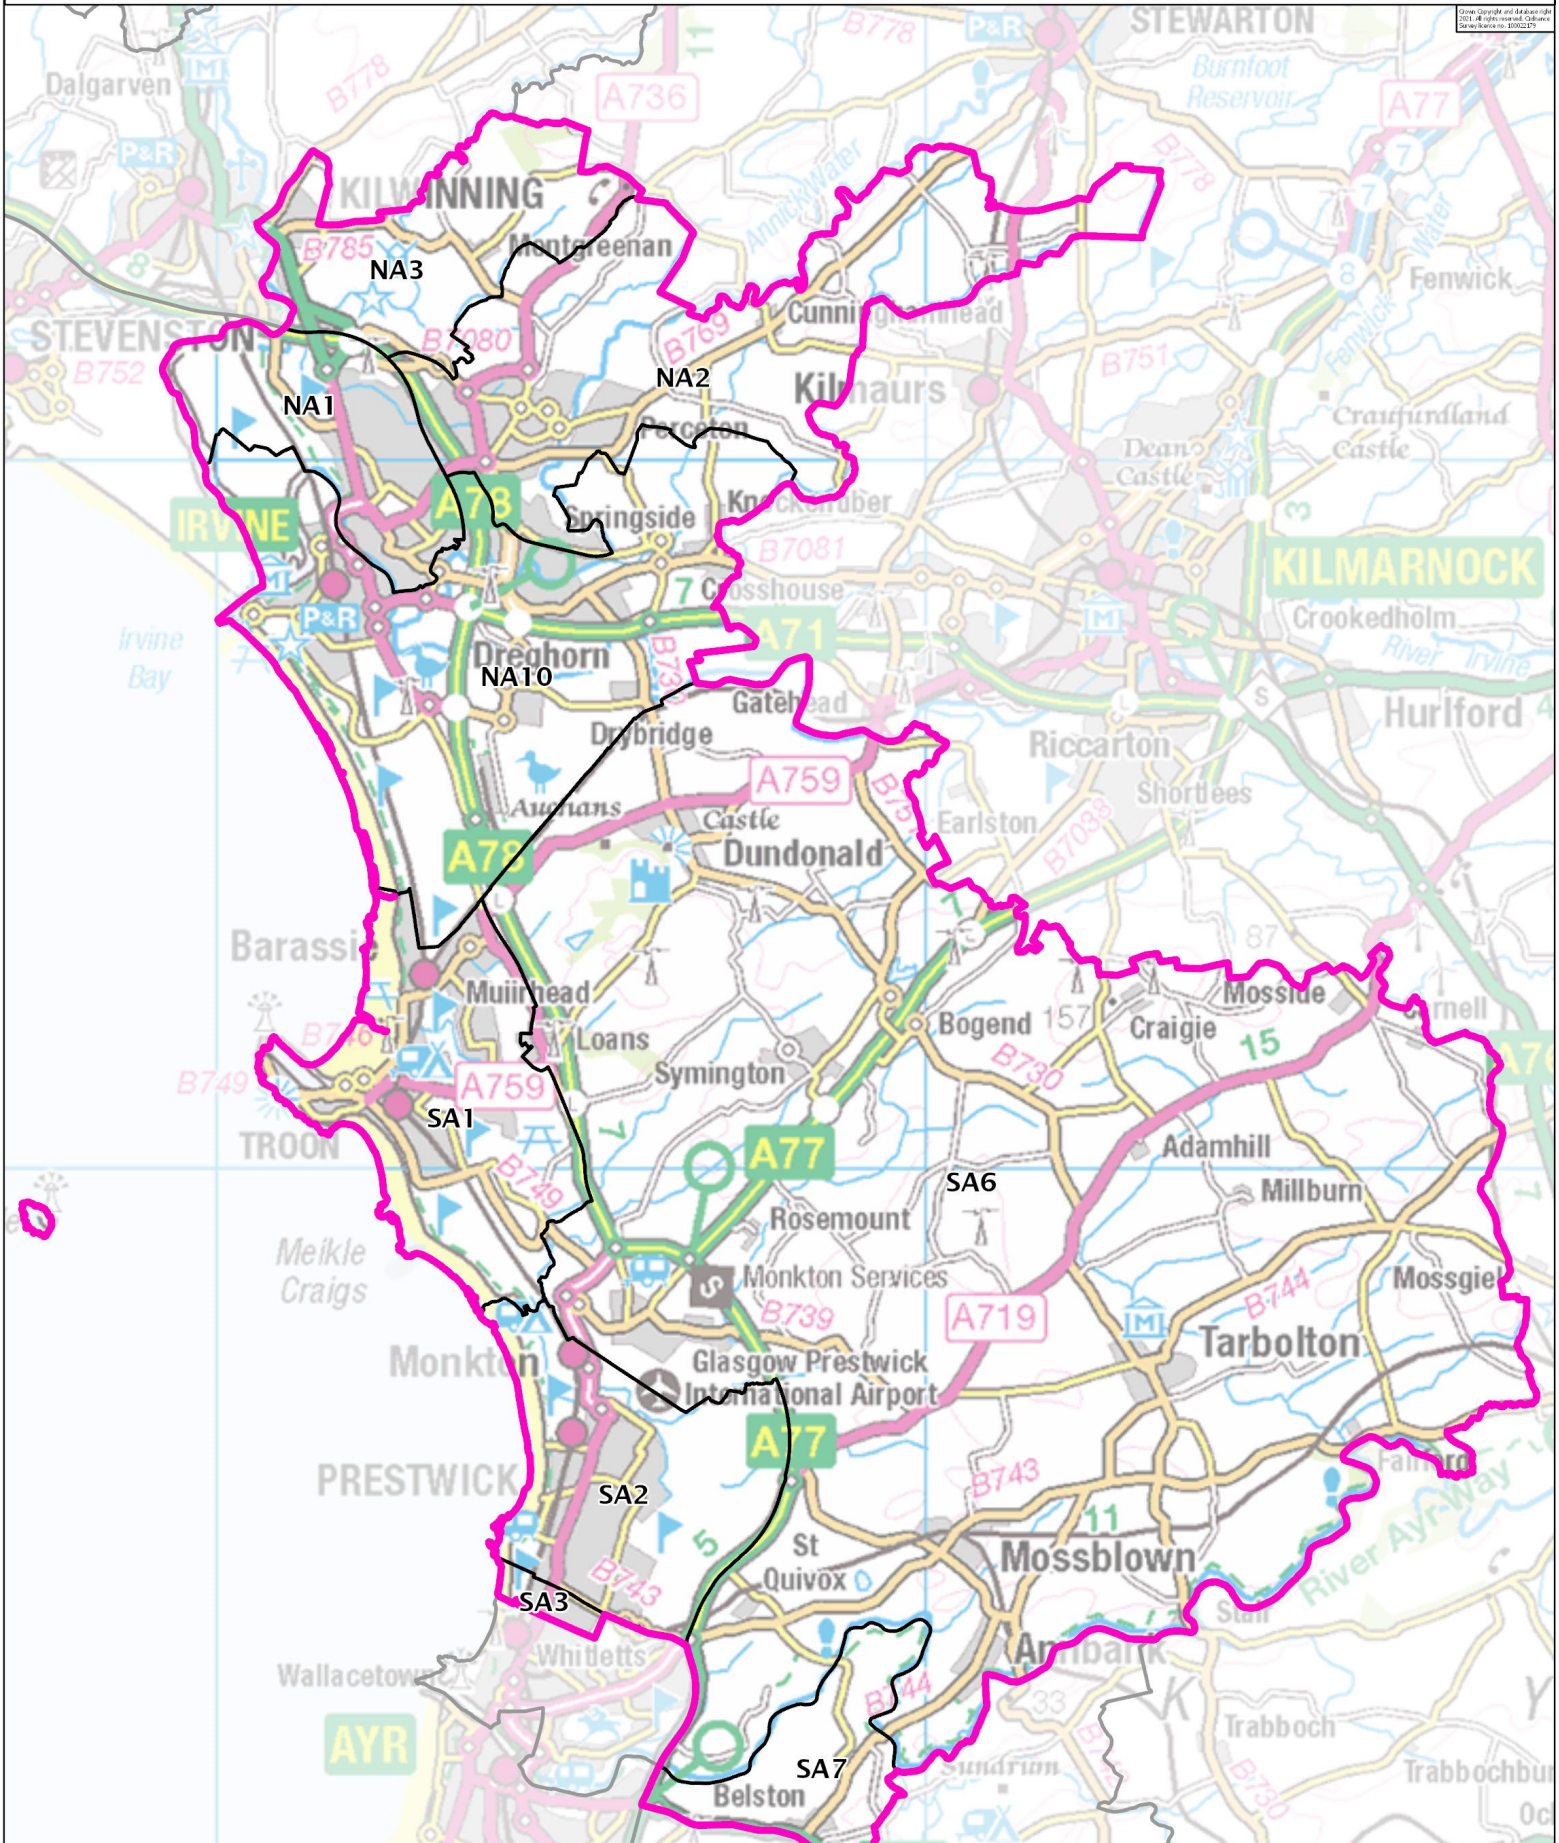

2023 Review of UK Parliament Constituencies - Initial Proposals

Central Ayrshire County Constituency - Electorate 69,779

	Initial Proposal
	Ward Boundary
SA1	South Ayrshire Ward Number
NA1	North Ayrshire Ward Number