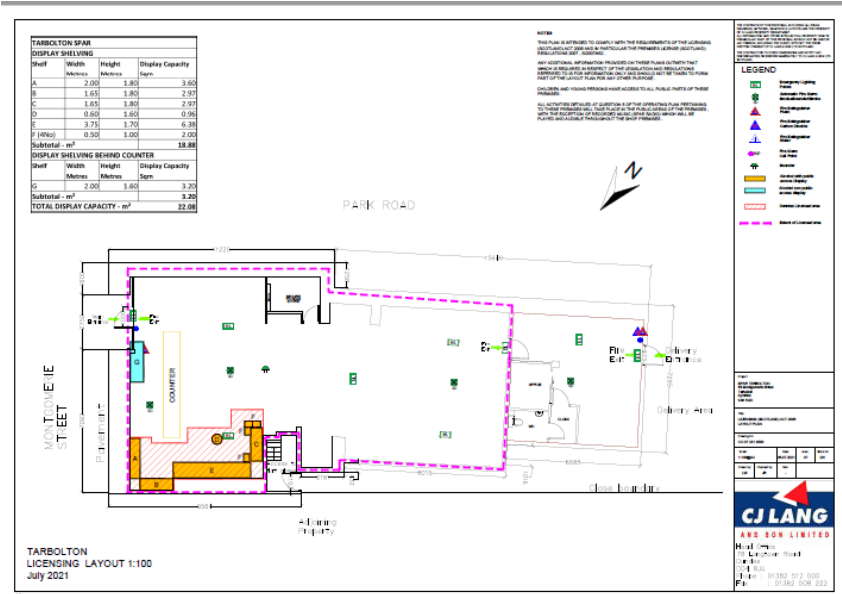

Application for Variation of Premises Licence

- 1. CJ Lang And Son Limited Spar
59-61 Montgomerie Street
Tarbolton
- Recorded music will take place outwith licensed hours
Add the wording: "Food to Go. Click & collect. Home Deliveries. National Lottery outlet. Sampling & promotional activities." to operating plan
Increase the capacity from 19.87m2 to 22.08m2

- 2. CJ Lang And Son Limited Spar
11 Boswell Park
Ayr
- Add to operating plan - Food to Go. Click & collect. Home Deliveries. National Lottery outlet. Sampling & promotional activities.
Increase the capacity from 15.6m2 to 16.16m2

3. CJ Lang And Son Limited

Spar
136 Hillfoot Road
Ayr

Capacity of alcohol display to increase from 26.969m² to 27.36m². Addition of gaming to cover National Lottery outlet. Prior to commencement of core hours, premises may open for general trade. Primary activity undertaken in the premises is general retail. Charity collection point and charitable events take place. Food to Go. Click and Collect. Home Deliveries. Paypoint payment. National Lottery outlet. External automated cash machine. Sampling and promotional activities.