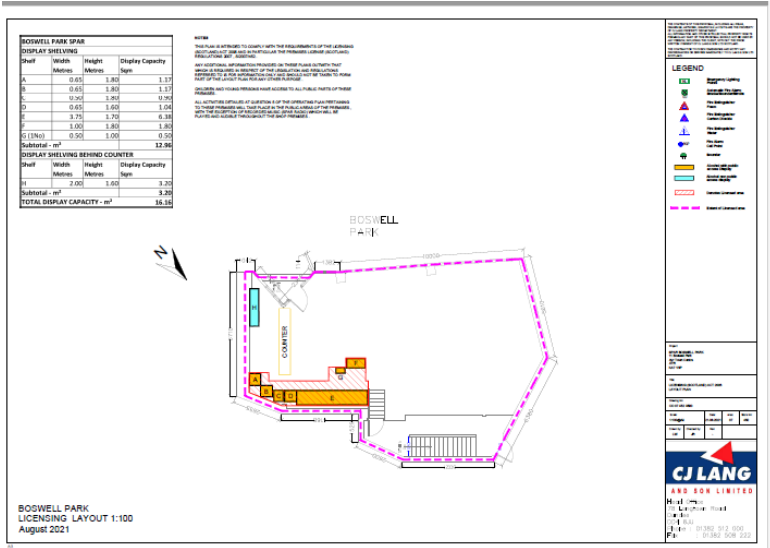

Application for Variation of Premises Licence

- 1. CJ Lang And Son Limited Spar
59-61 Montgomerie Street
Tarbolton
- Recorded music will take place outwith licensed hours
Add the wording: "Food to Go. Click & collect. Home Deliveries. National Lottery outlet. Sampling & promotional activities." to operating plan
Increase the capacity from 19.87m2 to 22.08m2

- 2. CJ Lang And Son Limited Spar
11 Boswell Park
Ayr
- Add to operating plan - Food to Go. Click & collect. Home Deliveries. National Lottery outlet. Sampling & promotional activities.
Increase the capacity from 15.6m2 to 16.16m2

3. CJ Lang And Son Limited

Spar
136 Hillfoot Road
Ayr

Capacity of alcohol display to increase from 26.969m² to 27.36m². Addition of gaming to cover National Lottery outlet. Prior to commencement of core hours, premises may open for general trade. Primary activity undertaken in the premises is general retail. Charity collection point and charitable events take place. Food to Go. Click and Collect. Home Deliveries. Paypoint payment. National Lottery outlet. External automated cash machine. Sampling and promotional activities.