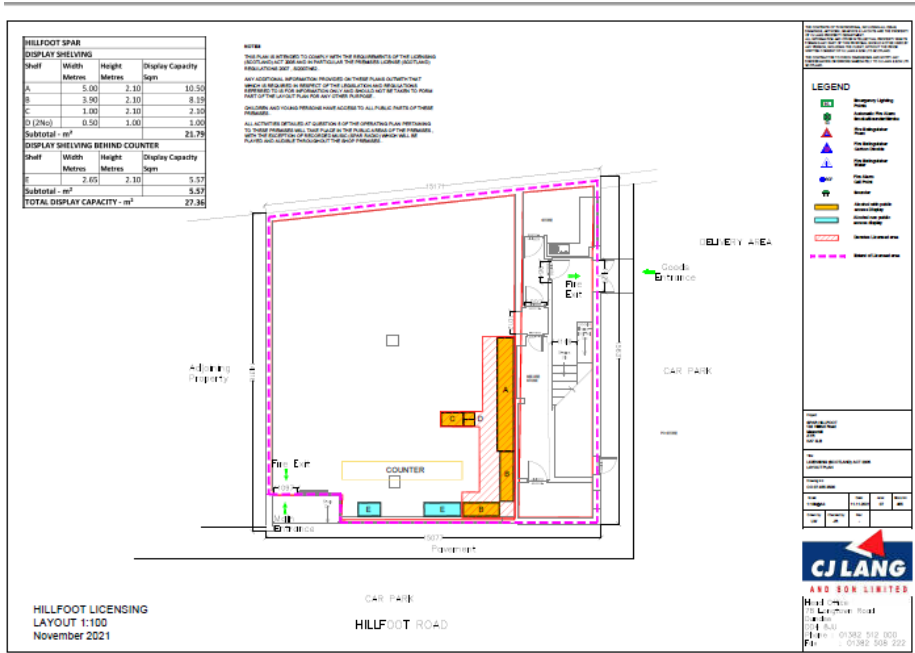

- 2. CJ Lang And Son Limited Spar
11 Boswell Park
Ayr
- Add to operating plan - Food to Go. Click & collect. Home Deliveries. National Lottery outlet. Sampling & promotional activities.
Increase the capacity from 15.6m2 to 16.16m2

3. CJ Lang And Son Limited

Spar
136 Hillfoot Road
Ayr

Capacity of alcohol display to increase from 26.969m² to 27.36m². Addition of gaming to cover National Lottery outlet. Prior to commencement of core hours, premises may open for general trade. Primary activity undertaken in the premises is general retail. Charity collection point and charitable events take place. Food to Go. Click and Collect. Home Deliveries. Paypoint payment. National Lottery outlet. External automated cash machine. Sampling and promotional activities.