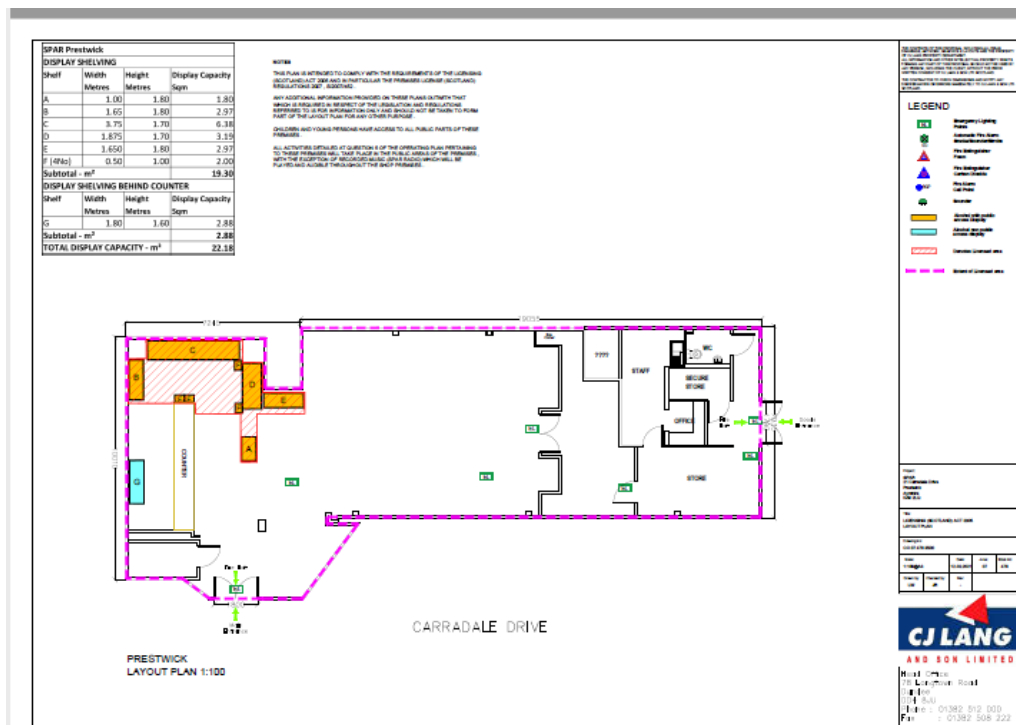

7. CJ Lang And Son Limited Spar Convenience Store
21 Carradale Drive
Prestwick

Add gaming as an activity during and outwith core hours (to cover the use of the National Lottery outlet etc)
The premises may open for general trade prior to the commencement of core hours. Recorded music may be played, such as Spar Radio prior to the commencement of core hours. National Lottery tickets/cards can be purchased prior to core hours.
The primary activity undertaken in the premises is the general retail sale of the following: Groceries; confectionery, bread and cakes, crisps/snacks, non-foods, toiletries, frozen and chilled foods, fruit/vegetables/flowers, news and magazines, toys, tobacco and cigarettes, beers/wines/spirits and other alcohol products, non-alcoholic drinks. Charity collection point and charitable events take place. Food to Go. Click and collect. Home Deliveries. Paypoint payment. National Lottery outlet. External automated cash machine. Sampling and promotional events.
Amend capacity from 20.56m2 to 22.18m2.

8. CJ Lang And Son Limited Spar Convenience Store
21 Cornhill Shopping Centre
Kincaidston
Ayr

The primary activity undertaken in the premises is the general retail sale of groceries and the like during and outwith core licensed hours. Charity collection point and charitable events take place. Food to Go. Click & collect. Home Deliveries. Paypoint payment. National Lottery outlet. Sampling & promotional activities.